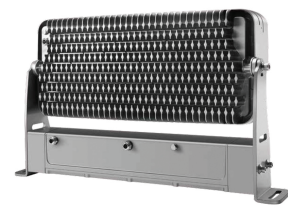

### Description

Compact and modern design with separate bodies for LEDs and power supply to ensure the best heat dissipation and prolong the life of the fixture. Die-cast aluminum body with electrostatic coating to withstand harsh outdoor environments. Multiple optical options. RGBW 4-in-1 chips and cPure device for more vibrant colors. Ideal for building facade and accent applications requiring high lumen output.

### Features

|                        |   |
|------------------------|---|
| LED Chip:              | 96 Pieces of Cree Chips   |
| Input Wattage:         | 800W  |
| Color:                 | RGBW, White Color Tuning from 2200K to 6500K  |
| Optics:                | 8°, 25°, 10x45°   |
| Voltage:               | AC100-305V  |
| Operating Temperature: | -25°C - 50°C  |
| IP Rating:             | IP66  |
| Finishes:              | <br>Grey |
| Accessories:           | Glare Shield, Honeycomb Louvre  |
| Control:               | DMX512 with cPure 6 Channels  |
| Life:                  | 80,000 Hrs  |
| Warranty:              | Five Years  |

## Accessories

Glare Shield

Honeycomb Louvre