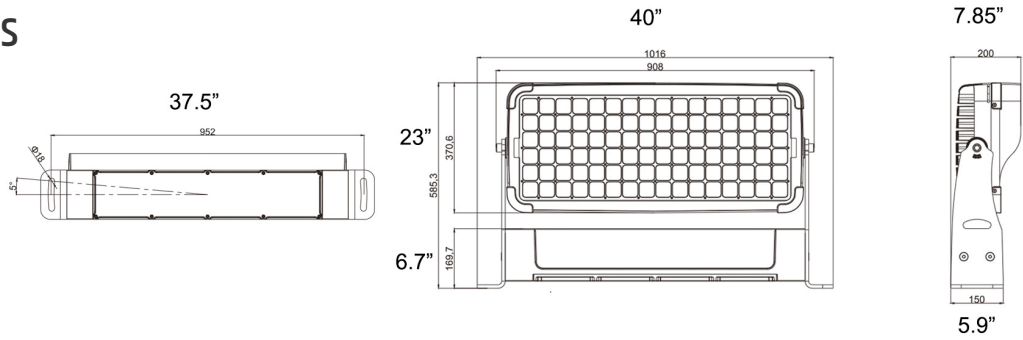

### Features

|                        |   |
|------------------------|---|
| LED Chip:              | 96 Pieces of Cree Chips   |
| Input Wattage:         | 800W  |
| Color:                 | RGBW, White Color Tuning from 2200K to 6500K  |
| Optics:                | 8°, 25°, 10x45°   |
| Voltage:               | AC100-305V  |
| Operating Temperature: | -25°C - 50°C  |
| IP Rating:             | IP66  |
| Finishes:              | <br>Grey |
| Accessories:           | Glare Shield, Honeycomb Louvre  |
| Control:               | DMX512 with cPure 6 Channels  |
| Life:                  | 80,000 Hrs  |
| Warranty:              | Five Years  |

## Dimensions