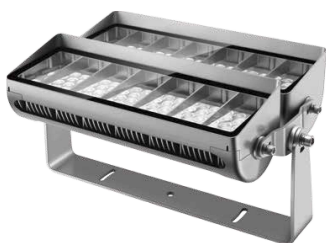

Description

Compact and modern design with separate bodies for LEDs and power supply to ensure the best heat dissipation and prolong the life of the fixture. Die-cast aluminum body with electrostatic coating to withstand harsh outdoor environments. Multiple optical options. RGBW 4-in-1 chips and cPure device for more vibrant colors. Ideal for building facade and accent applications requiring high lumen output.

Compliance

Features

- LED Chip: 80 Pieces of Cree 4-in-1 Chips
- Input Wattage: 720W
- Color: RGBW, White Color Tuning from 2200K to 6500K
- Optics: 8°, 25°, 10x45°
- Voltage: AC100-305V
- Operating Temperature: -25°C - 50°C
- IP Rating: IP66
- Finishes:  Grey
- Accessories: Glare Shield, Honeycomb Louvre
- Control: DMX512 with cPure 6 Channels
- Life: 80,000 Hrs
- Warranty: Five Years

Dimensions

Accessories

Glare Shield

Honeycomb Louvre

Ordering Information

Item	COLOR TEMP.	VOLTAGE	OPTICS	FINISH	OTHERS
CB-SL1272-80	-RGBW -2700K -3000K -4000K -5000K	UNV 100-305V	O8 O25 O1045	GR Grey (Standard) CU Custom -U Bracket is standard. -Standard wire lead is 3 feet.	(Blank) VR Visor HL Honeycomb Louvre DMX/RDM DMX512 with cPure Color Correction