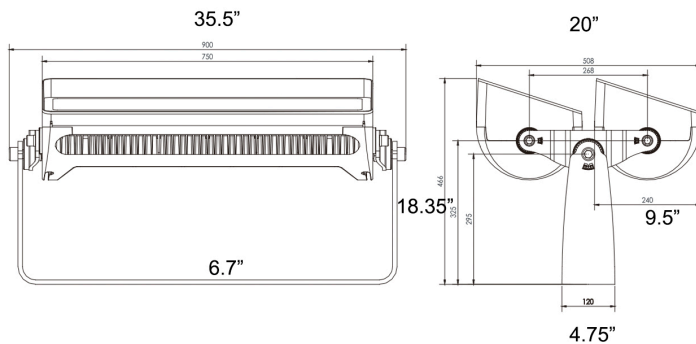

Compliance

Features

- LED Chip: 80 Pieces of Cree 4-in-1 Chips
- Input Wattage: 720W
- Color: RGBW, White Color Tuning from 2200K to 6500K
- Optics: 8°, 25°, 10x45°
- Voltage: AC100-305V
- Operating Temperature: -25°C - 50°C
- IP Rating: IP66
- Finishes:  Grey
- Accessories: Glare Shield, Honeycomb Louvre
- Control: DMX512 with cPure 6 Channels
- Life: 80,000 Hrs
- Warranty: Five Years

Dimensions

Accessories

Glare Shield

Honeycomb Louvre

Ordering Information

Item	COLOR TEMP.	VOLTAGE	OPTICS	FINISH	OTHERS
CB-SL1272-80	-RGBW -2700K -3000K -4000K -5000K	UNV 100-305V	O8 O25 O1045	GR Grey (Standard) CU Custom -U Bracket is standard. -Standard wire lead is 3 feet.	(Blank) VR Visor HL Honeycomb Louvre DMX/RDM DMX512 with cPure Color Correction