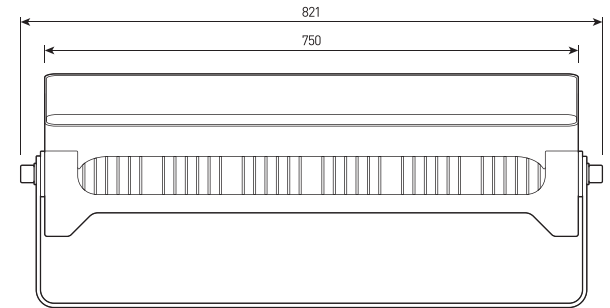

Housing:	Pressure die-cast aluminum alloy with polyester powder paint. Body and glass are fitted with silicone gaskets.
Fasteners:	Stainless steel
Beam angle:	2.5°, 6°, 9°, 12°, 15°, 20°, 30°, 45°, 60°, 15x60°, 10x70°, 5x20°
Housing color:	Black, Grey, RAL
IES protection classes:	Class I (SELV)
Color temperature, K:	2700K, 3000K, 4000K, 5000K, 5700K, R, G, B, RGBW 4in1
Input voltage, V:	36V, 220V
Control system:	On/Off, DMX-512, RDM
Ingress Protection Rating, IP:	IP66
Operating temperature:	-40°C ~ +50°C
Weight, kg:	5.0 kg

Article	Name	Power, W	Dimensions, mm	Input voltage, V	Beam angle, degrees	Color temperature, K	Weight, kg
40W 220V SINGLE IP66		40W	270x145x154	220V	2.5°, 6°, 12°, 20°, 30°, 45°, 60°, 10x70°, 5x20°	2700K, 3000K, 4000K, 5000K, 5700K, R, G, B	5.0
56W 220V SINGLE IP66		56W	270x145x154	220V	2.5°, 6°, 12°, 20°, 30°, 45°, 60°, 10x70°, 5x20°	2700K, 3000K, 4000K, 5000K, 5700K, R, G, B	5.0
72W 36V/220V DMX-512 RGBW 4in1 IP66		72W	270x145x154	36V, 220V	9°, 15°, 20°, 30°, 45°, 15x60°	RGBW	5.0

MEGALUX-360W

*iota*LAMP

view

RAL

1 overall dimensions

size

1

MEGALUX-360W

Powerful multifunctional floodlight for landscape and architectural lighting

Housing:	Pressure die-cast aluminum alloy with polyester powder paint. Body and glass are fitted with silicone gaskets.
Fasteners:	Stainless steel
Beam angle:	1.5°, 2.6°, 6°, 8°, 12°, 20°, 25°, 30°, 45°, 60°, 10x45°, 10x70°, 5x20°
Housing color:	Black, Grey, RAL
IES protection classes:	Class I (SELV)
Color temperature, K:	2700K, 3000K, 4000K, 5000K, 5700K, R, G, B, RGBW 4in1
Input voltage, V:	220V
Control system:	On/Off, DMX-512, RDM
Ingress Protection Rating, IP:	IP66
Operating temperature:	-40°C ~ +50°C
Weight, kg:	20.0 kg