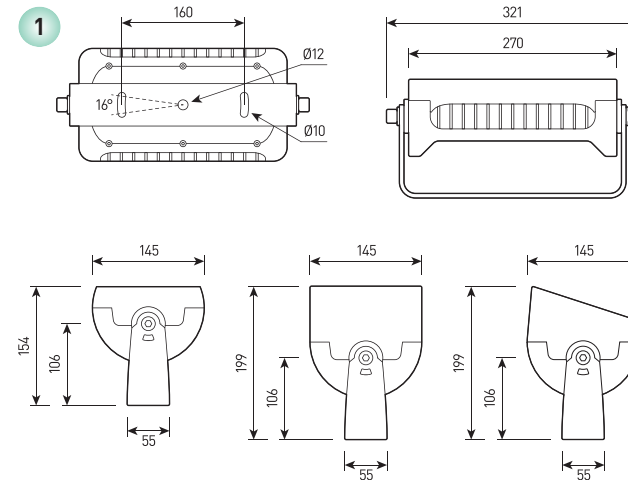

MEGALUX-50W

iota**LAMP**

view

RAL

size

1 overall dimensions