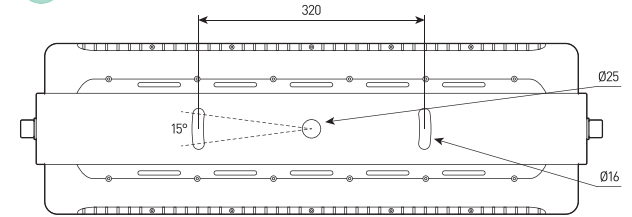

Housing:	Pressure die-cast aluminum alloy with polyester powder paint. Body and glass are fitted with silicone gaskets.
Fasteners:	Stainless steel
Beam angle:	2.5°, 6°, 9°, 12°, 15°, 20°, 30°, 45°, 60°, 15x60°, 10x70°, 5x20°
Housing color:	Black, Grey, RAL
IES protection classes:	Class I (SELV)
Color temperature, K:	2700K, 3000K, 4000K, 5000K, 5700K, R, G, B, RGBW 4in1
Input voltage, V:	36V, 220V
Control system:	On/Off, DMX-512, RDM
Ingress Protection Rating, IP:	IP66
Operating temperature:	-40°C ~ +50°C
Weight, kg:	5.0 kg

Article	Name	Power, W	Dimensions, mm	Input voltage, V	Beam angle, degrees	Color temperature, K	Weight, kg
40W 220V SINGLE IP66		40W	270x145x154	220V	2.5°, 6°, 12°, 20°, 30°, 45°, 60°, 10x70°, 5x20°	2700K, 3000K, 4000K, 5000K, 5700K, R, G, B	5.0
56W 220V SINGLE IP66		56W	270x145x154	220V	2.5°, 6°, 12°, 20°, 30°, 45°, 60°, 10x70°, 5x20°	2700K, 3000K, 4000K, 5000K, 5700K, R, G, B	5.0
72W 36V/220V DMX-512 RGBW 4in1 IP66		72W	270x145x154	36V, 220V	9°, 15°, 20°, 30°, 45°, 15x60°	RGBW	5.0

MEGALUX-360W

*iota*LAMP

view

RAL

1 overall dimensions

size

1

MEGALUX-360W

Powerful multifunctional floodlight for landscape and architectural lighting

Housing:	Pressure die-cast aluminum alloy with polyester powder paint. Body and glass are fitted with silicone gaskets.
Fasteners:	Stainless steel
Beam angle:	1.5°, 2.6°, 6°, 8°, 12°, 20°, 25°, 30°, 45°, 60°, 10x45°, 10x70°, 5x20°
Housing color:	Black, Grey, RAL
IES protection classes:	Class I (SELV)
Color temperature, K:	2700K, 3000K, 4000K, 5000K, 5700K, R, G, B, RGBW 4in1
Input voltage, V:	220V
Control system:	On/Off, DMX-512, RDM
Ingress Protection Rating, IP:	IP66
Operating temperature:	-40°C ~ +50°C
Weight, kg:	20.0 kg