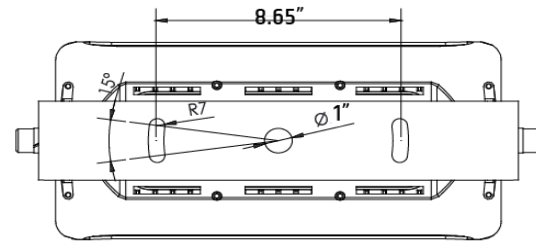

Compliance

Features

- LED Chip: 36 Pieces of Cree XP-G3
- Input Wattage: Up to 150W
- Lumen Output: 11,776 lm at 3000K 30°
- CCT: 2700K-5700K or Tunable White from 2200K to 5000K
- Optics: 2.6°, 3.5°, 12°, 20°, 30°, 60°, 10x70°, 5x20°
- Voltage: AC100-277V
- Operating Temperature: -25°C - 50°C
- IP Rating: IP66
- Finishes:  Grey
- Accessories: Visor, Glare Shield, cZoom Optical Film (5°, 30°, 10x60°)
- Control: On/Off (Dimming / DMX512 Optional)
- Life: 50,000 Hrs
- Warranty: Five Year

Dimensions

Ordering Information

| Item | COLOR TEMP. | VOLTAGE | OPTICS | FINISH | OTHERS |
|------------|-------------------|--------------|---|--------------------|--------------------|
| MEGALUX-36 | -27K -2700K | UNV 100-277V | O2.6 O1070 | GR Grey (Standard) | (Blank) |
| | -30K -3000K | | O3.5 O0520 | | VR Visor |
| | -40K -4000K | | O12 | CU Custom | GS Glare Shield |
| | -50K -5000K | | O20 | | DM Dimmable 0-10V |
| | -57K -5700K | | O30 | | DMX DMX512 Control |
| | -TW Tunable White | | O60 | | |
| | | | -U Bracket is standard. -Standard wire lead is 3 feet. | | |