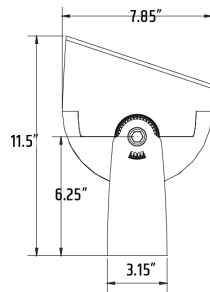

Compliance

Features

- LED Chip: 36 Pieces of Cree XP-G3
- Input Wattage: Up to 150W
- Lumen Output: 11,776 lm at 3000K 30°
- CCT: 2700K-5700K or Tunable White from 2200K to 5000K
- Optics: 2.6°, 3.5°, 12°, 20°, 30°, 60°, 10x70°, 5x20°
- Voltage: AC100-277V
- Operating Temperature: -25°C - 50°C
- IP Rating: IP66
- Finishes:  Grey
- Accessories: Visor, Glare Shield, cZoom Optical Film (5°, 30°, 10x60°)
- Control: On/Off (Dimming / DMX512 Optional)
- Life: 50,000 Hrs
- Warranty: Five Year

Dimensions

Ordering Information

| Item | COLOR TEMP. | VOLTAGE | OPTICS | FINISH | OTHERS |
|------------|-------------------|--------------|---|--------------------|--------------------|
| MEGALUX-36 | -27K -2700K | UNV 100-277V | O2.6 O1070 | GR Grey (Standard) | (Blank) |
| | -30K -3000K | | O3.5 O0520 | | VR Visor |
| | -40K -4000K | | O12 | CU Custom | GS Glare Shield |
| | -50K -5000K | | O20 | | DM Dimmable 0-10V |
| | -57K -5700K | | O30 | | DMX DMX512 Control |
| | -TW Tunable White | | O60 | | |
| | | | -U Bracket is standard. -Standard wire lead is 3 feet. | | |