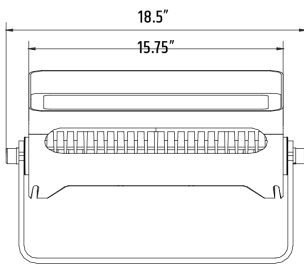

Compliance

Features

- LED Chip: 36 Pieces of Cree XP-G3
- Input Wattage: Up to 150W
- Lumen Output: 11,776 lm at 3000K 30°
- CCT: 2700K-5700K or Tunable White from 2200K to 5000K
- Optics: 2.6°, 3.5°, 12°, 20°, 30°, 60°, 10x70°, 5x20°
- Voltage: AC100-277V
- Operating Temperature: -25°C - 50°C
- IP Rating: IP66
- Finishes:  Grey
- Accessories: Visor, Glare Shield, cZoom Optical Film (5°, 30°, 10x60°)
- Control: On/Off (Dimming / DMX512 Optional)
- Life: 50,000 Hrs
- Warranty: Five Year

Dimensions

Ordering Information

| Item | COLOR TEMP. | VOLTAGE | OPTICS | FINISH | OTHERS |
|------------|-------------------|--------------|---|--------------------|--------------------|
| MEGALUX-36 | -27K -2700K | UNV 100-277V | O2.6 O1070 | GR Grey (Standard) | (Blank) |
| | -30K -3000K | | O3.5 O0520 | | VR Visor |
| | -40K -4000K | | O12 | CU Custom | GS Glare Shield |
| | -50K -5000K | | O20 | | DM Dimmable 0-10V |
| | -57K -5700K | | O30 | | DMX DMX512 Control |
| | -TW Tunable White | | O60 | | |
| | | | -U Bracket is standard. -Standard wire lead is 3 feet. | | |